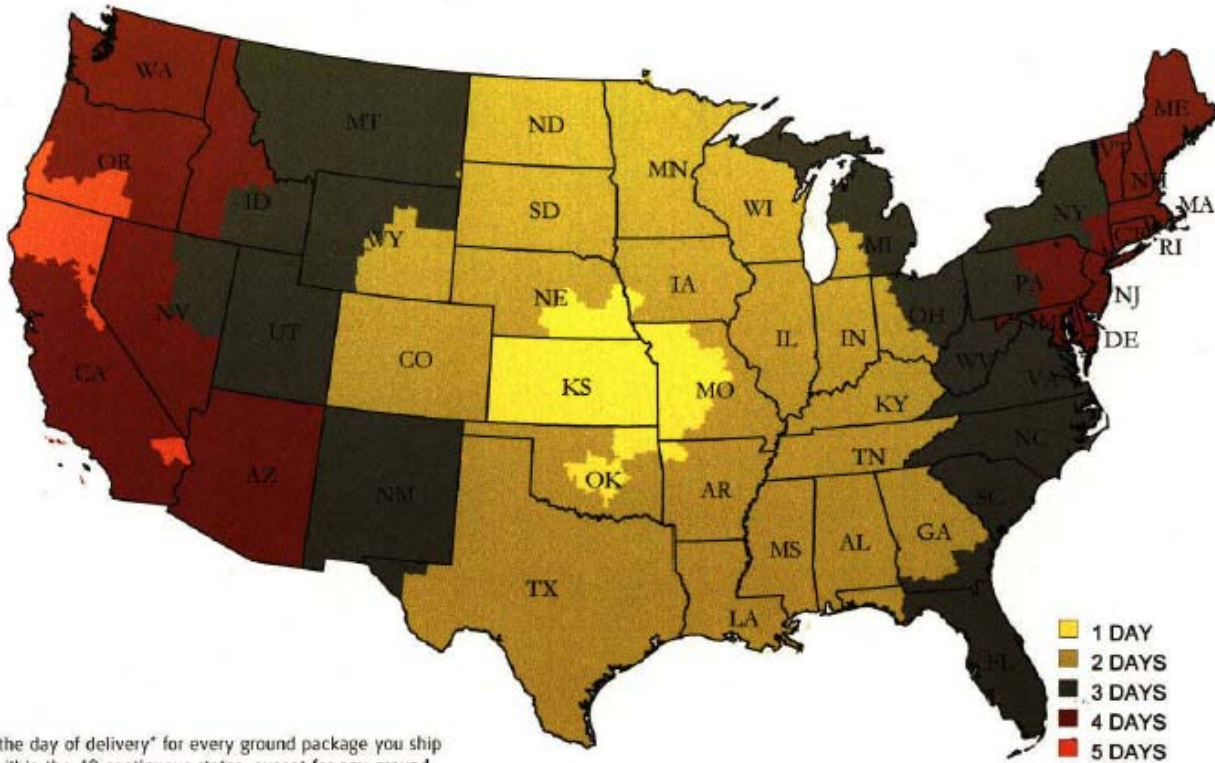

UPS GROUND TIME-IN-TRANSIT MAP

Calculate Delivery Time

Transit Time from: IOLA, KS 66749

UPS guarantees the day of delivery\* for every ground package you ship to any address within the 48 contiguous states, except for any ground package originating in Alaska or Hawaii. In addition, the guarantee applies to shipments from Puerto Rico to the 48 contiguous states.

To find delivery dates and times for all UPS services to more than 200 countries and territories, click on the "Shipping" tab on UPS.com® and refer to "Calculate Delivery Time."

\*Days indicated in color key are business days.